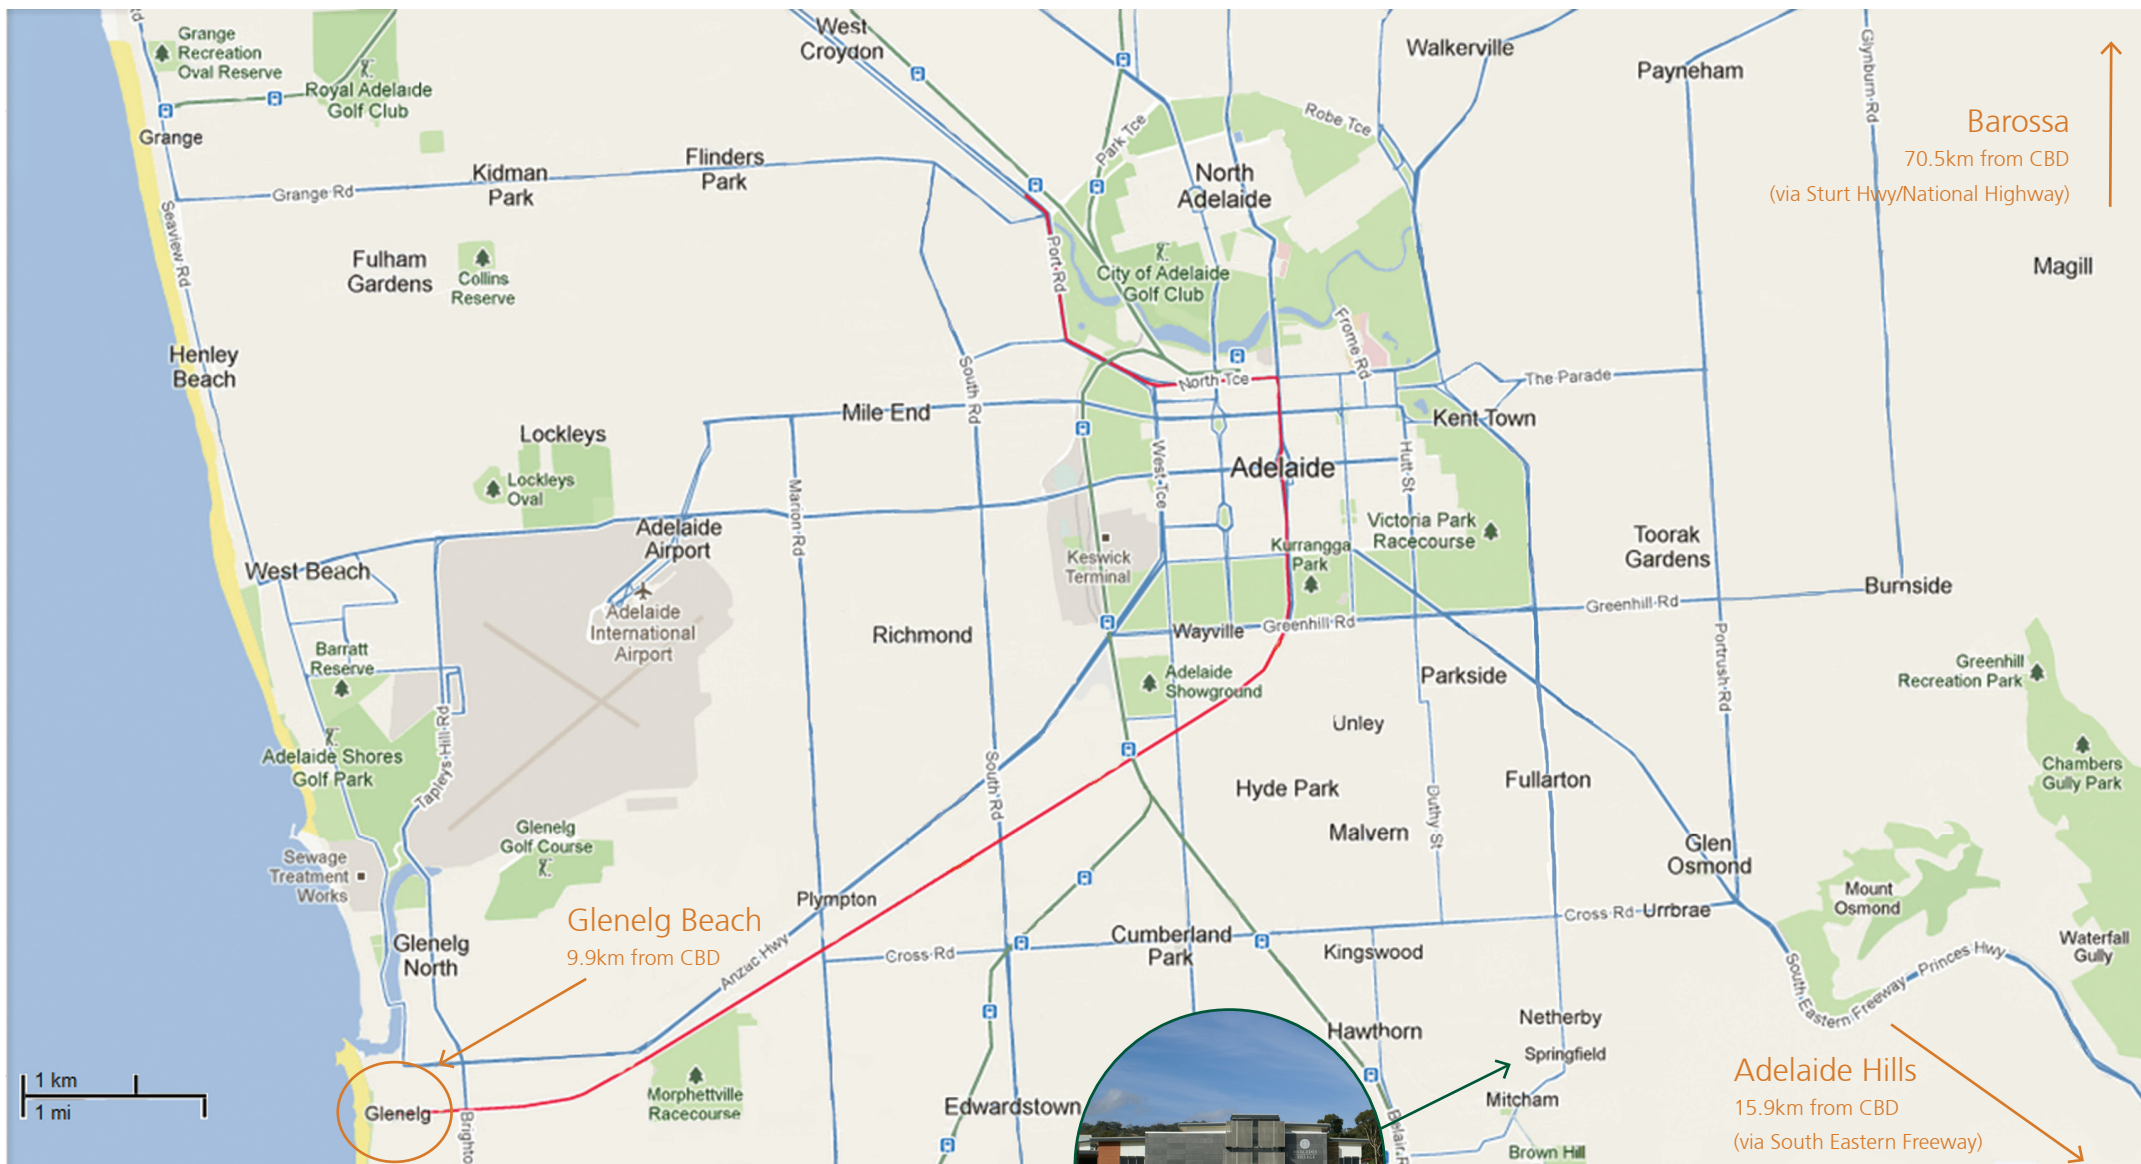

Welcome to Adelaide

MERCEDES COLLEGE

540 Fullarton Road Springfield South Australia 5062

T +61 8 8372 3200 F +61 8 8379 9540

mercedes@mercedes.catholic.edu.au www.mercedes.catholic.edu.au

CRICOS CODE: 00365D

2012_06_MC132