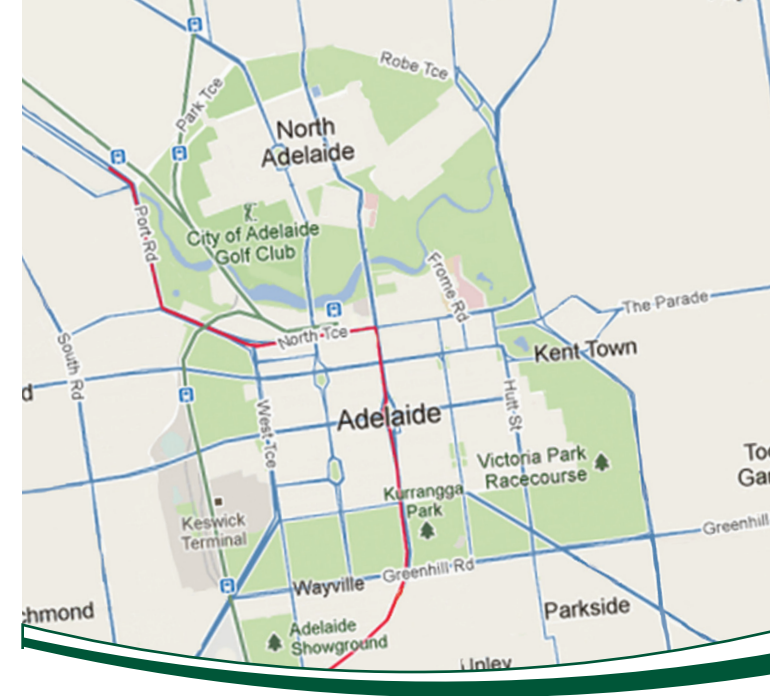

Welcome to Adelaide

MERCEDES COLLEGE

540 Fullarton Road Springfield South Australia 5062

T +61 8 8372 3200 F +61 8 8379 9540

mercedes@mercedes.catholic.edu.au www.mercedes.catholic.edu.au

CRICOS CODE: 00365D

2012_06_MC132

Mercedes College

Welcome to Adelaide

Map Directory:

Strathspey Building	1	Pavilion	10	The Plaza	19	Community Courtyard	27
Administration	2	Junior School Courtyard (The Marquee)	11	Carmel Bourke Library and Technology Centre	20	Gallivan Building (1)	28
Ursula Franye Chapel	3	The Stables	12	Fitzpatrick Building	21	John McDonald Performing Arts Centre	29
St Joseph's Courtyard	4	Back Road Classrooms	13	Lift	22	Gallivan Building (2)	30
Peppertrees	5	Baggot Street Walkway	14	The College Shop	23	Gleeson Hall	31
Out of School Hours Care	6	Dalton Building	15	Mercy Chapel and Lecture Theatre	24	Change Rooms	32
The Grove	7	Tuck Shop	16	Catherine McAuley Office	25	Facilities Office/Deliveries	33
Maria Goretti Garden	8	Junior School Hall	17	McAuley Science Labs	26	Toilets	
McBride Building	9	The Terraces	18			Disabled Toilets	