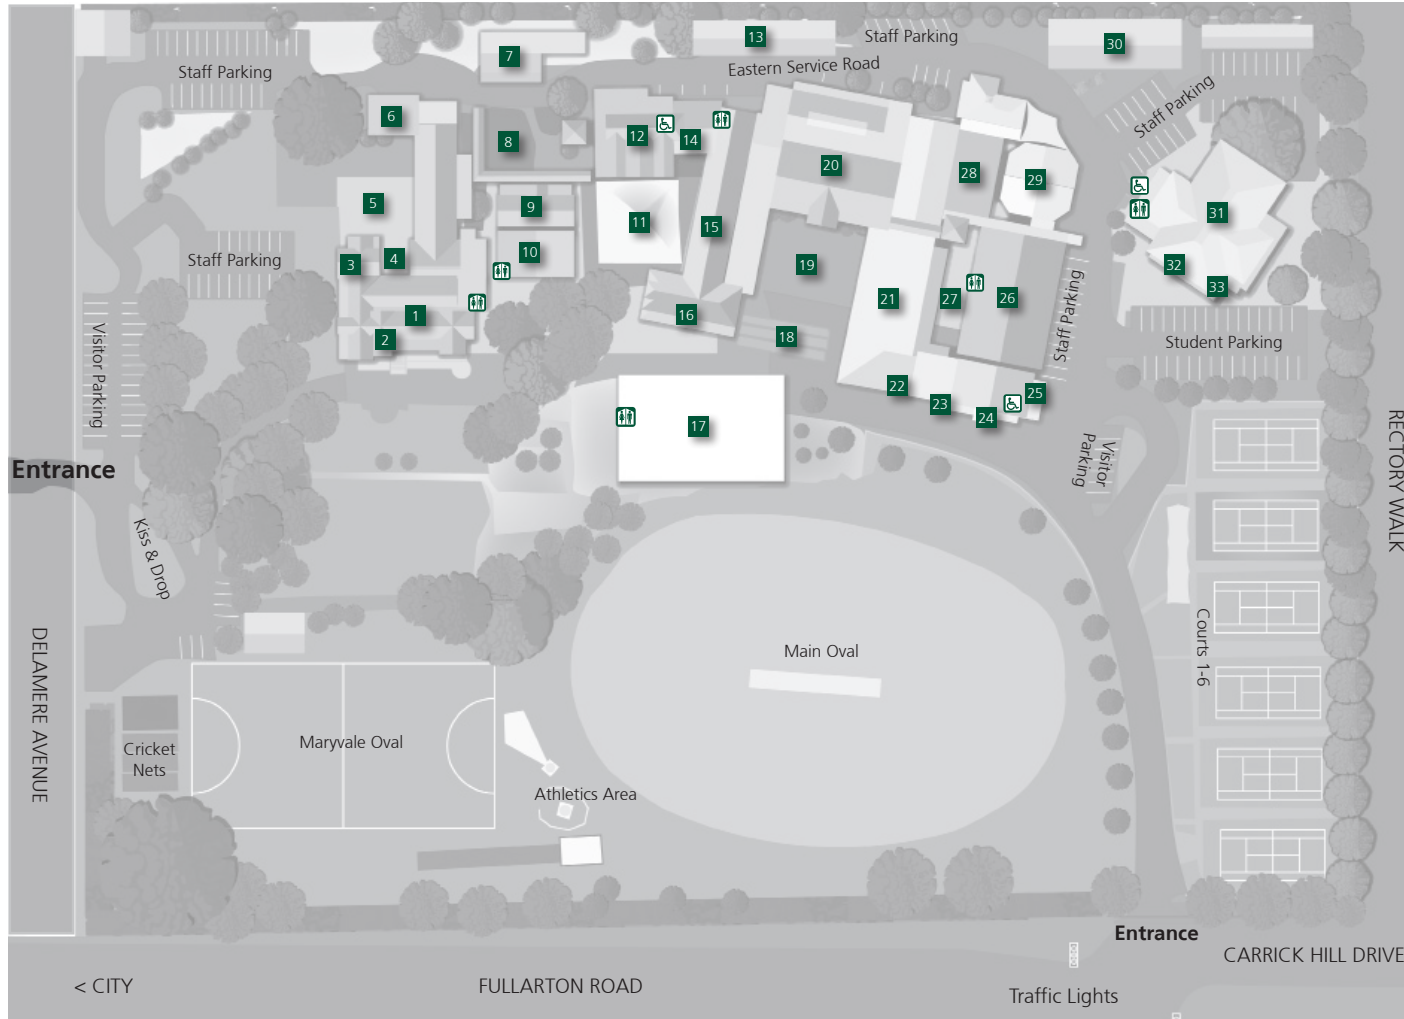

2012_06_MC132

Mercedes College

Welcome to Adelaide

Map Directory:

Strathspey Building	1	Pavilion	10	The Plaza	19	Community Courtyard	27
Administration	2	Junior School Courtyard (The Marquee)	11	Carmel Bourke Library and Technology Centre	20	Gallivan Building (1)	28
Ursula Franye Chapel	3	The Stables	12	Fitzpatrick Building	21	John McDonald Performing Arts Centre	29
St Joseph's Courtyard	4	Back Road Classrooms	13	Lift	22	Gallivan Building (2)	30
Peppertrees	5	Baggot Street Walkway	14	The College Shop	23	Gleeson Hall	31
Out of School Hours Care	6	Dalton Building	15	Mercy Chapel and Lecture Theatre	24	Change Rooms	32
The Grove	7	Tuck Shop	16	Catherine McAuley Office	25	Facilities Office/Deliveries	33
Maria Goretti Garden	8	Junior School Hall	17	McAuley Science Labs	26	Toilets	
McBride Building	9	The Terraces	18			Disabled Toilets	

MERCEDES COLLEGE